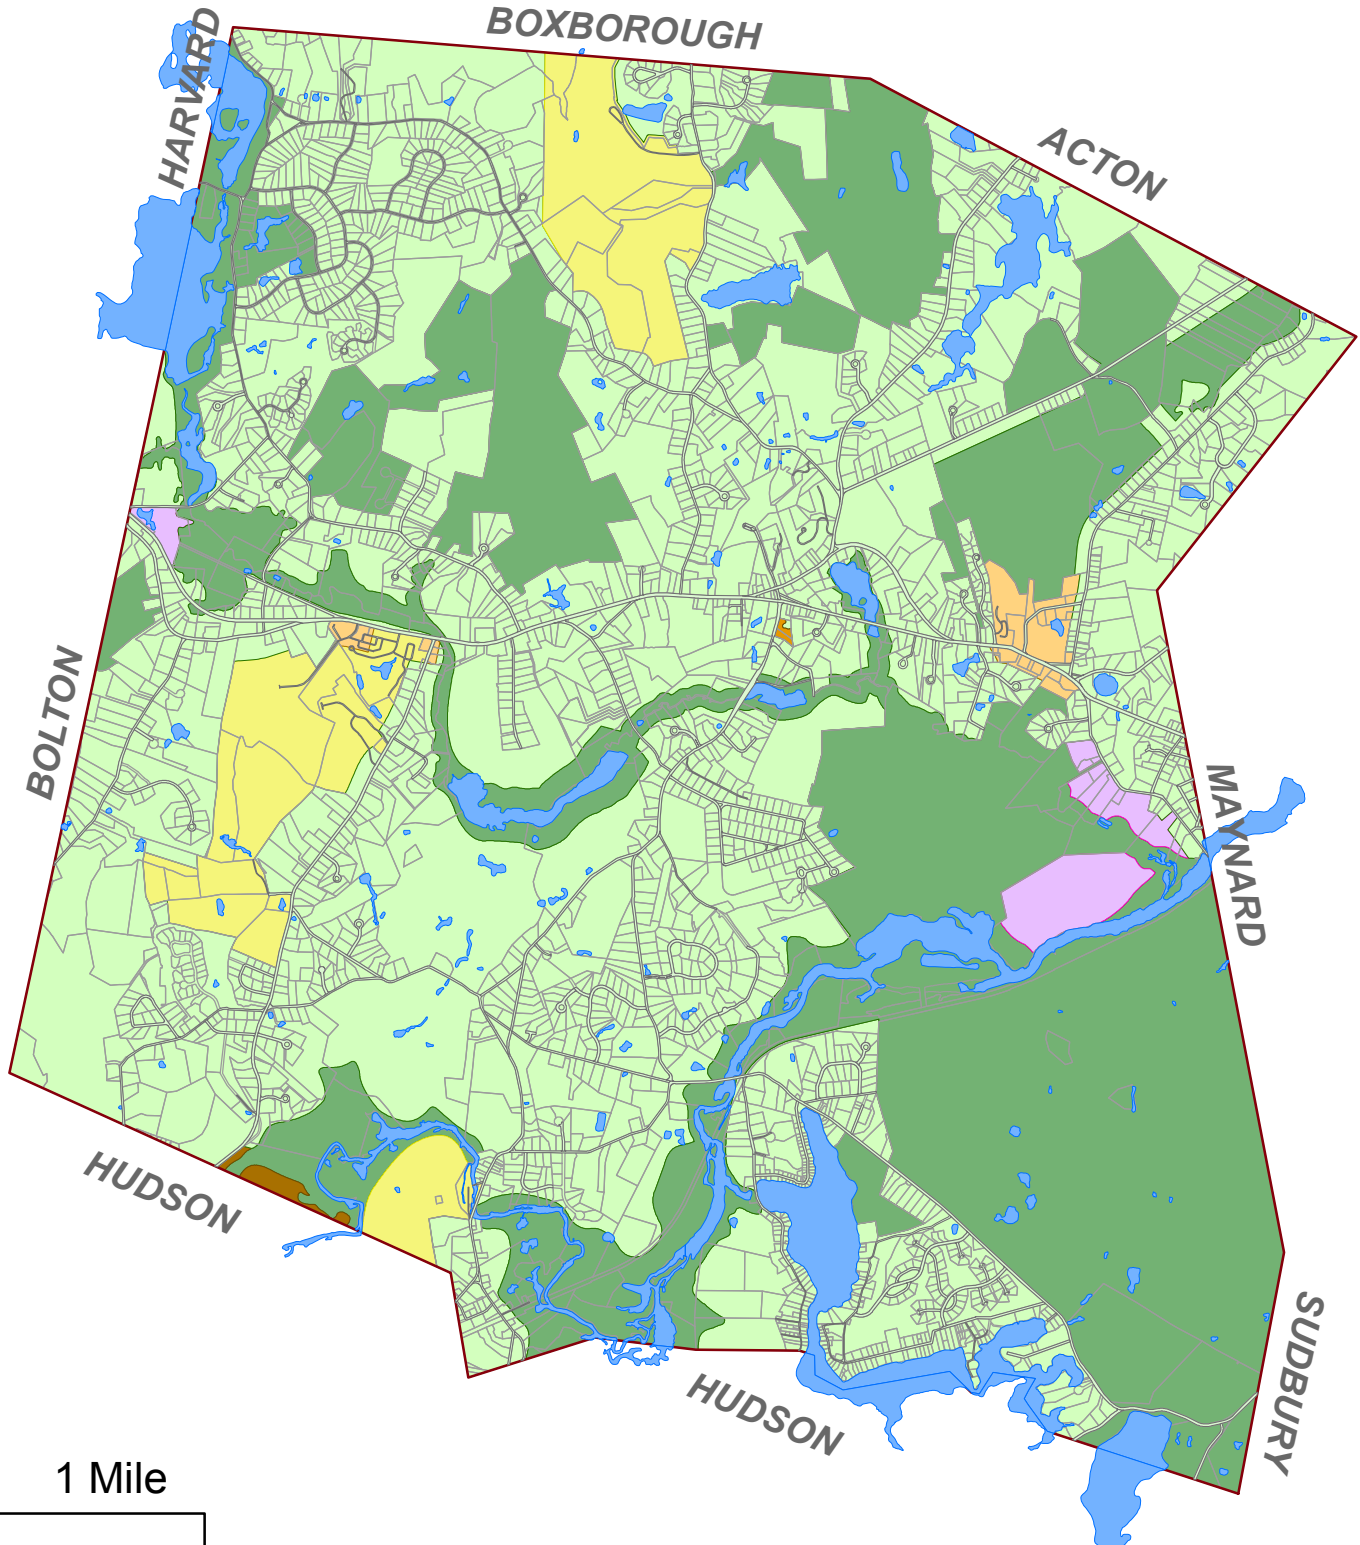

Town of Stow

Zoning - 2015

Business	Compact Business	Industrial	Residential
Commercial	Recreation / Conservation	Refuse Disposal