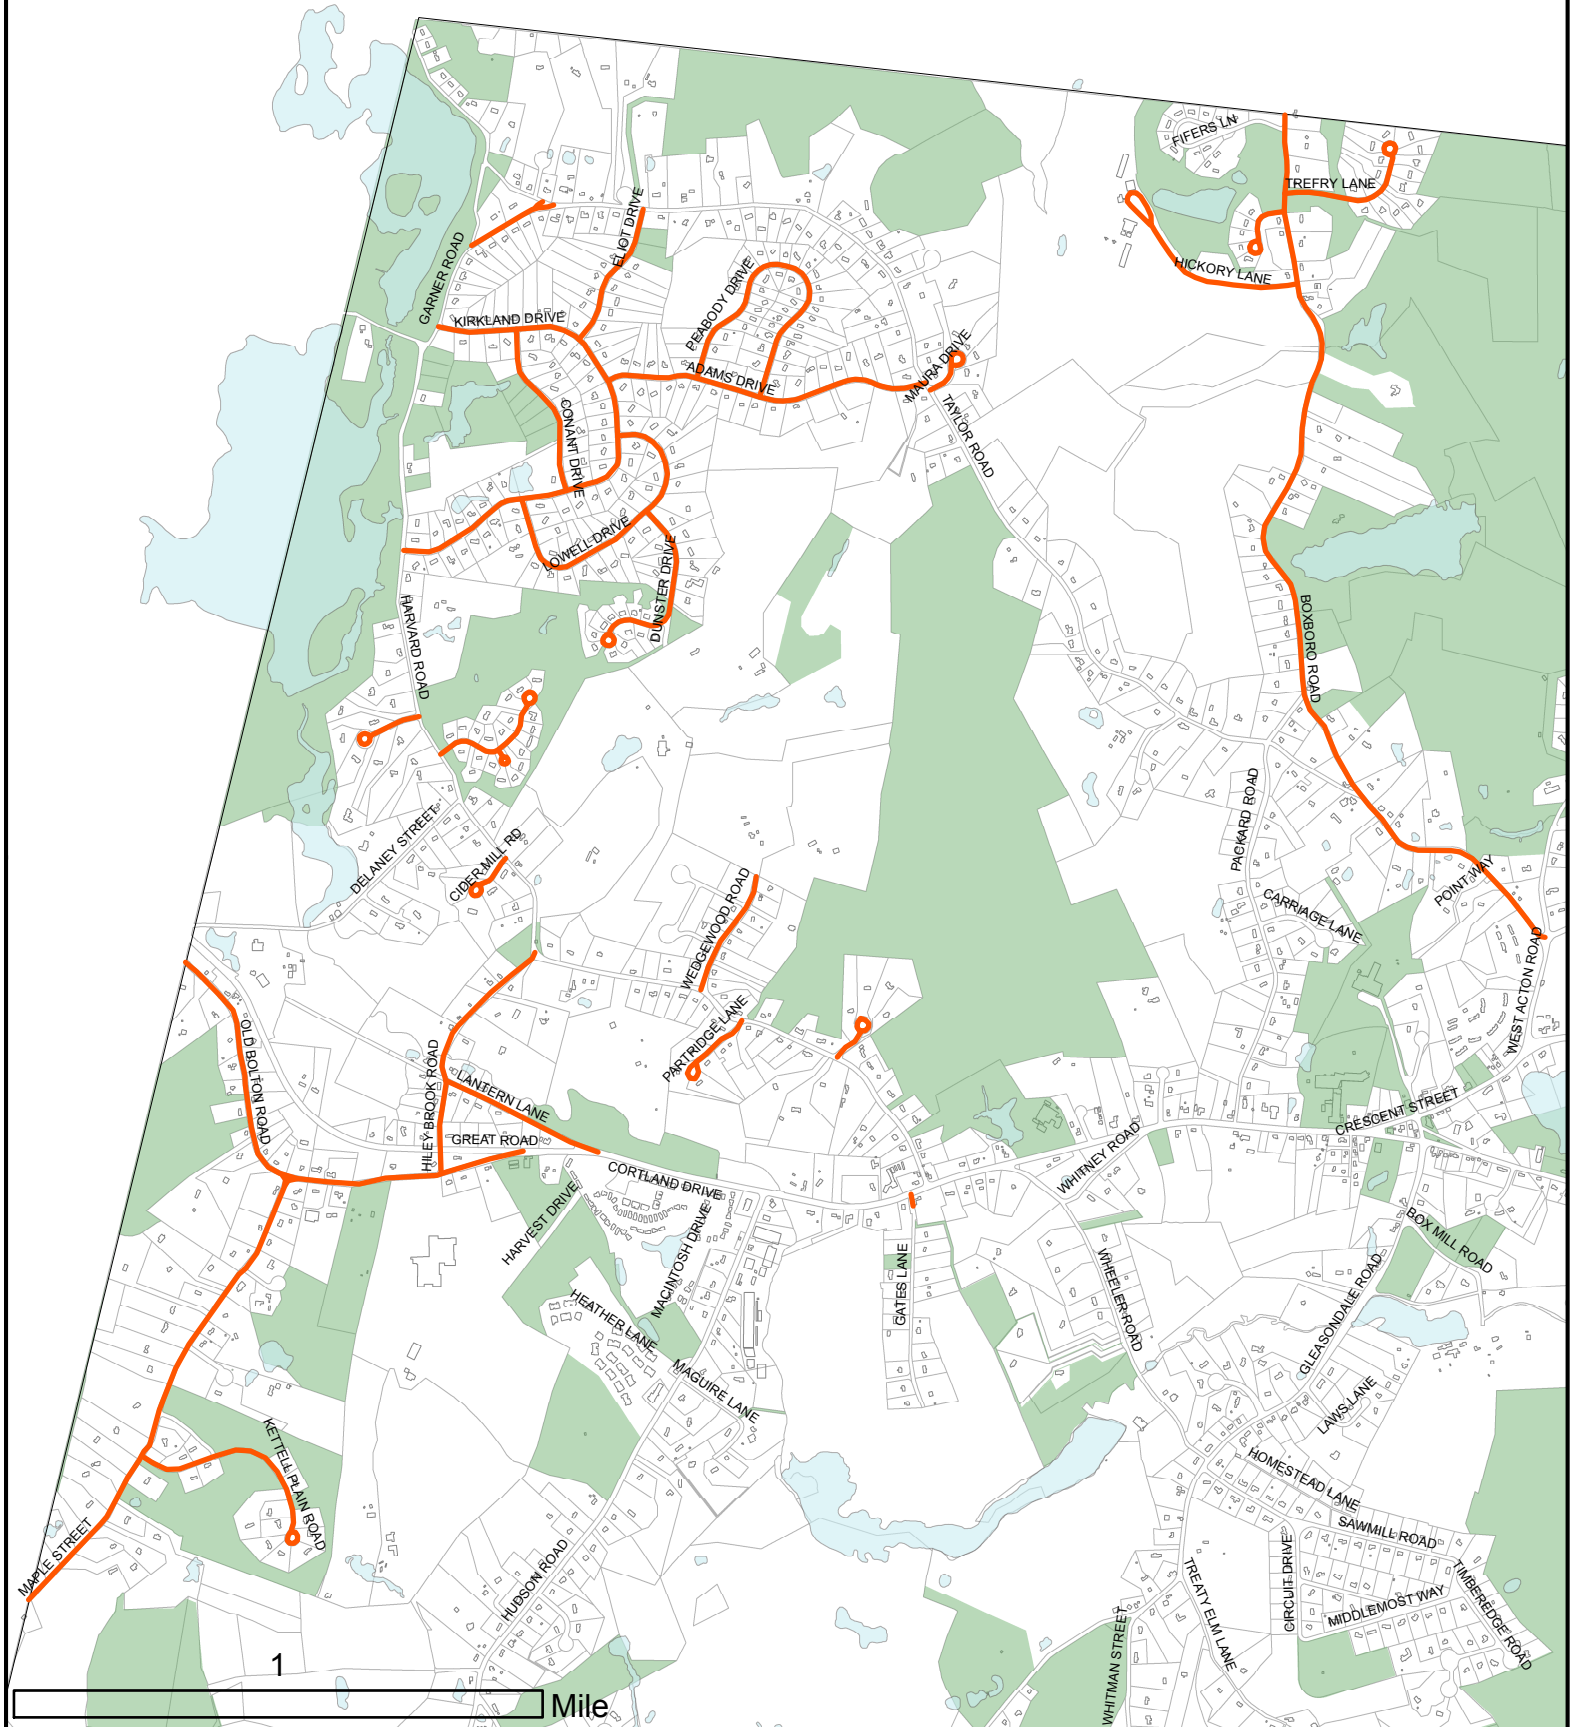

Town of Stow

Orange Sand Route

February 2017

1

Mile