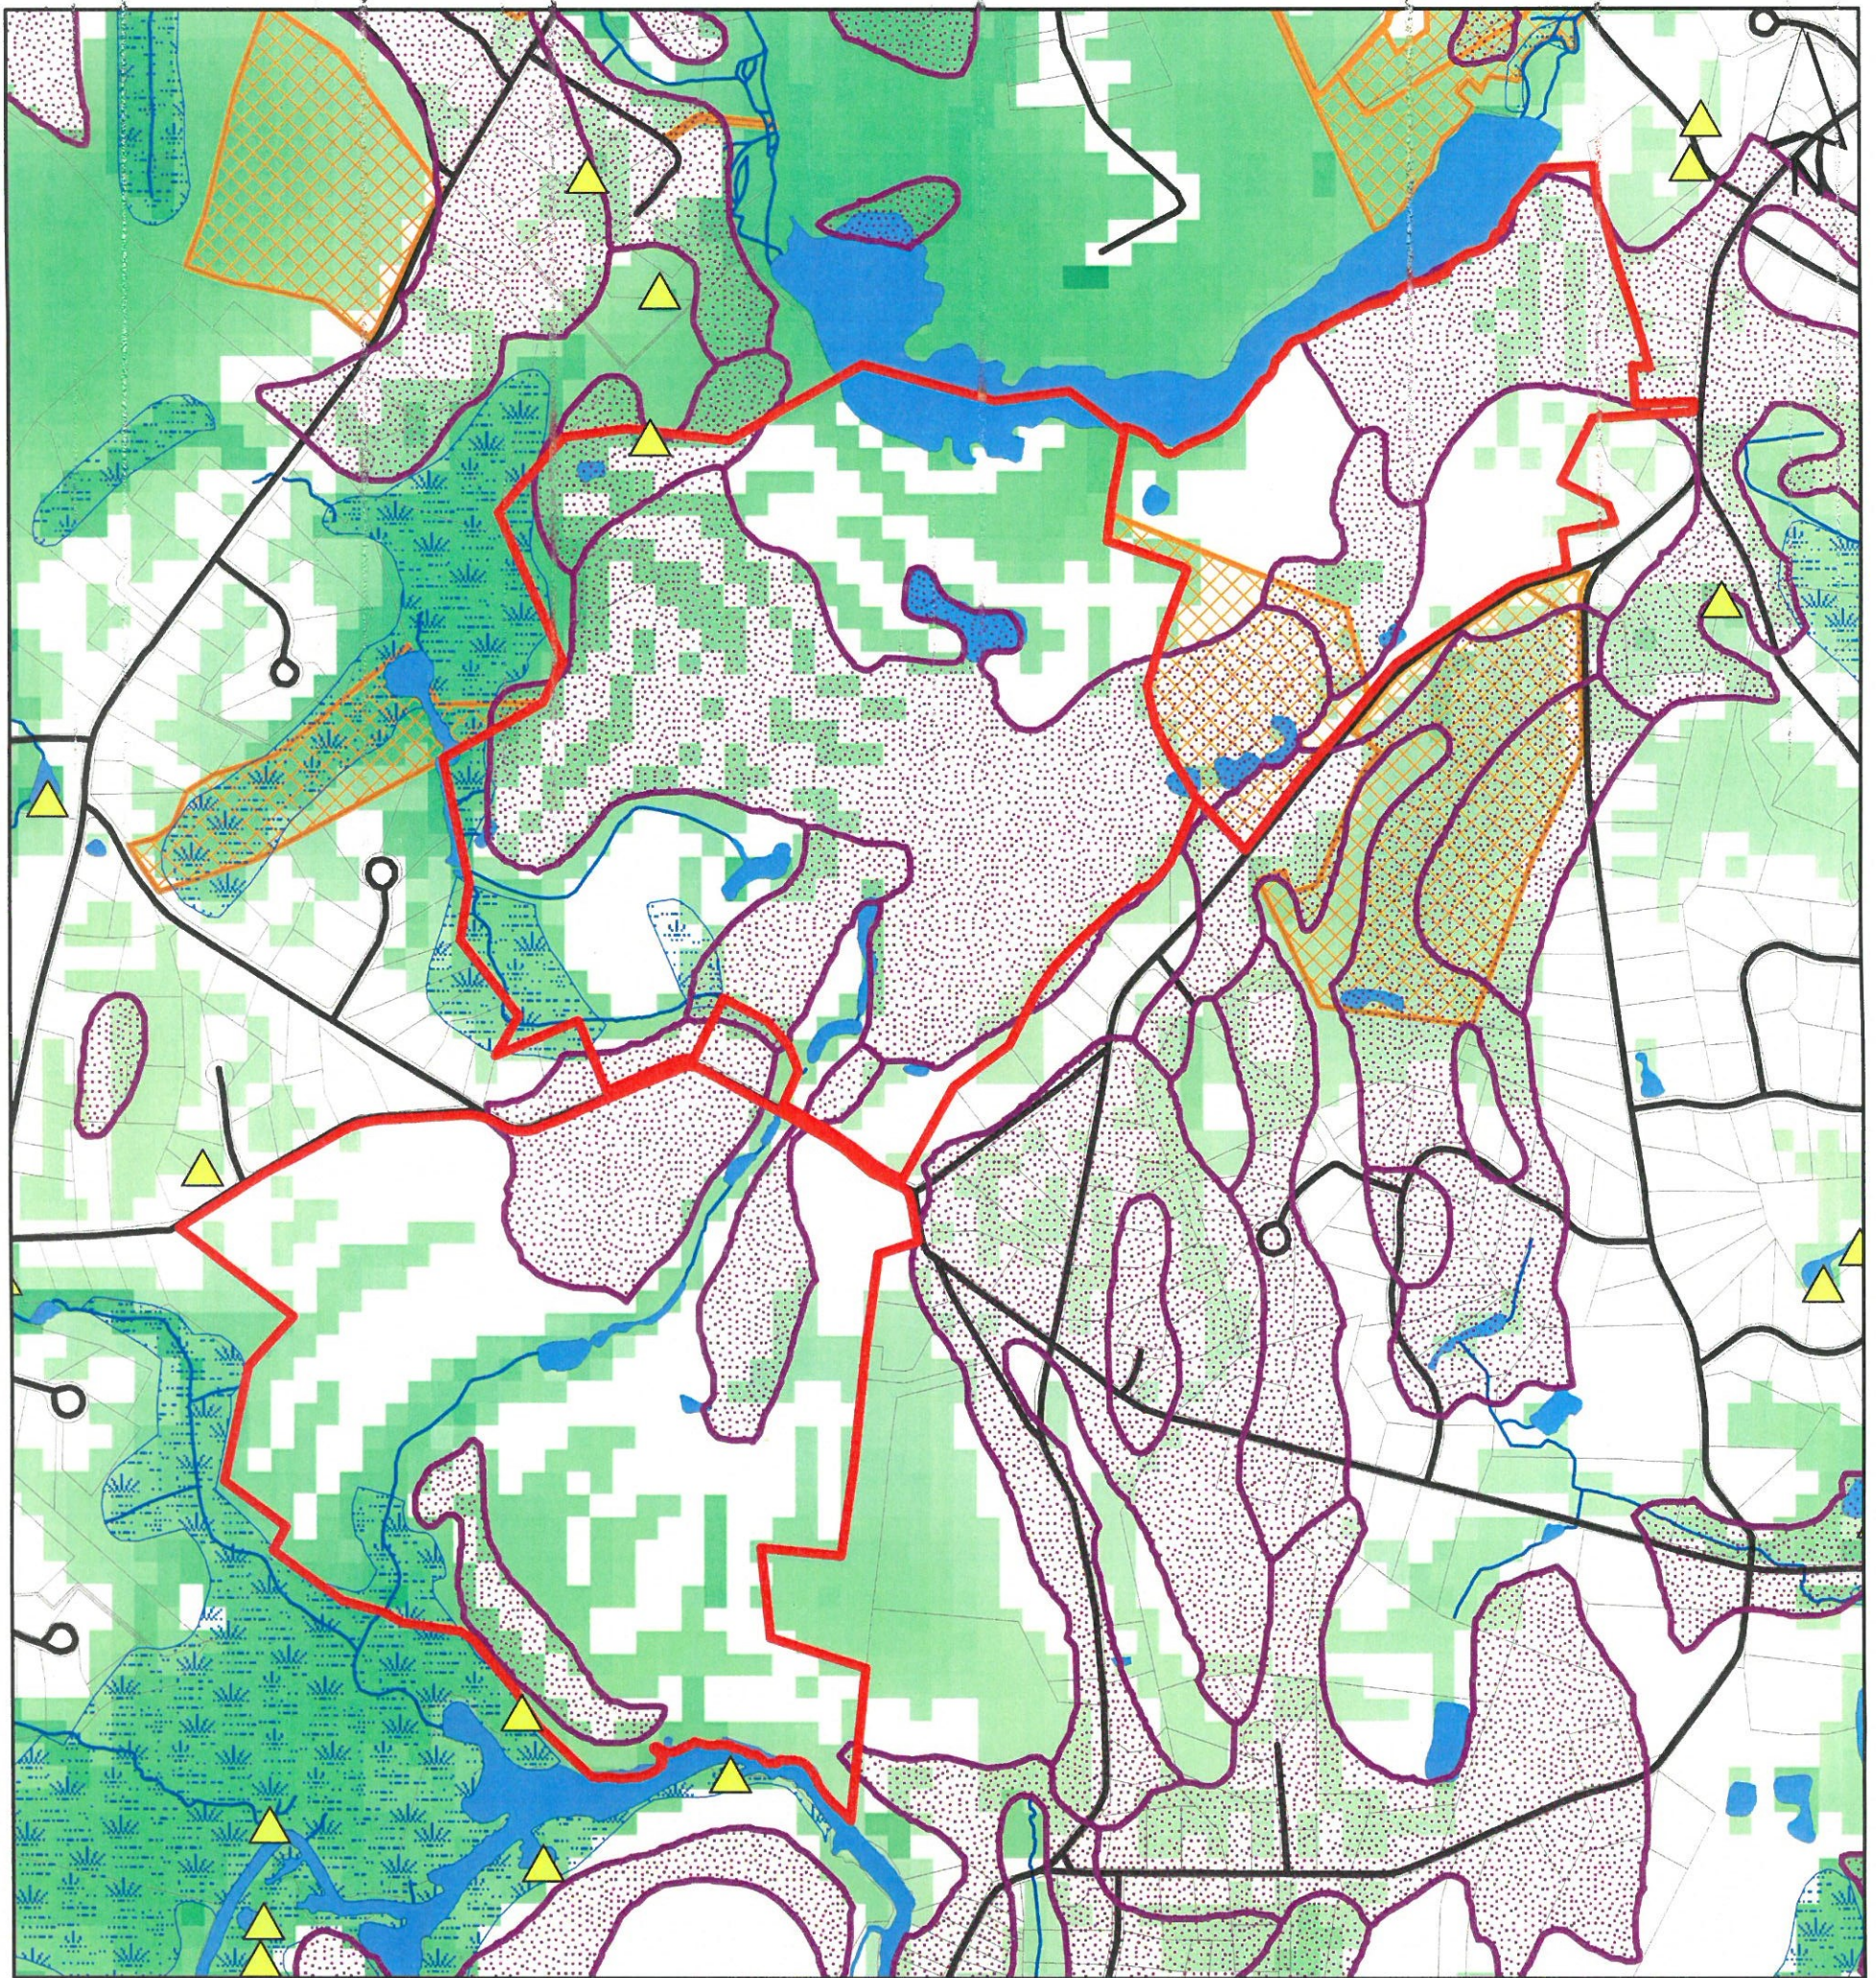

Stow Acres and Butternut - Areas of Habitat Significance

Legend

- | | | |
|---|---|---|
|  Golf Course |  Estimated Habitat of Rare Species |  Water |
|  Certified Vernal Pools |  Prime Agricultural Soils |  Wetland |
|  Potential Vernal Pools |  Protected Open Space Lands |  Stream |
|  Green overlay: Areas of Habitat Significance, top 50% | | |

0 1,000 Feet

Floodplain data developed by the Town of Stow MA.
Base map features provided by MassGIS.

Map produced 8/12/2015 by J P Kern