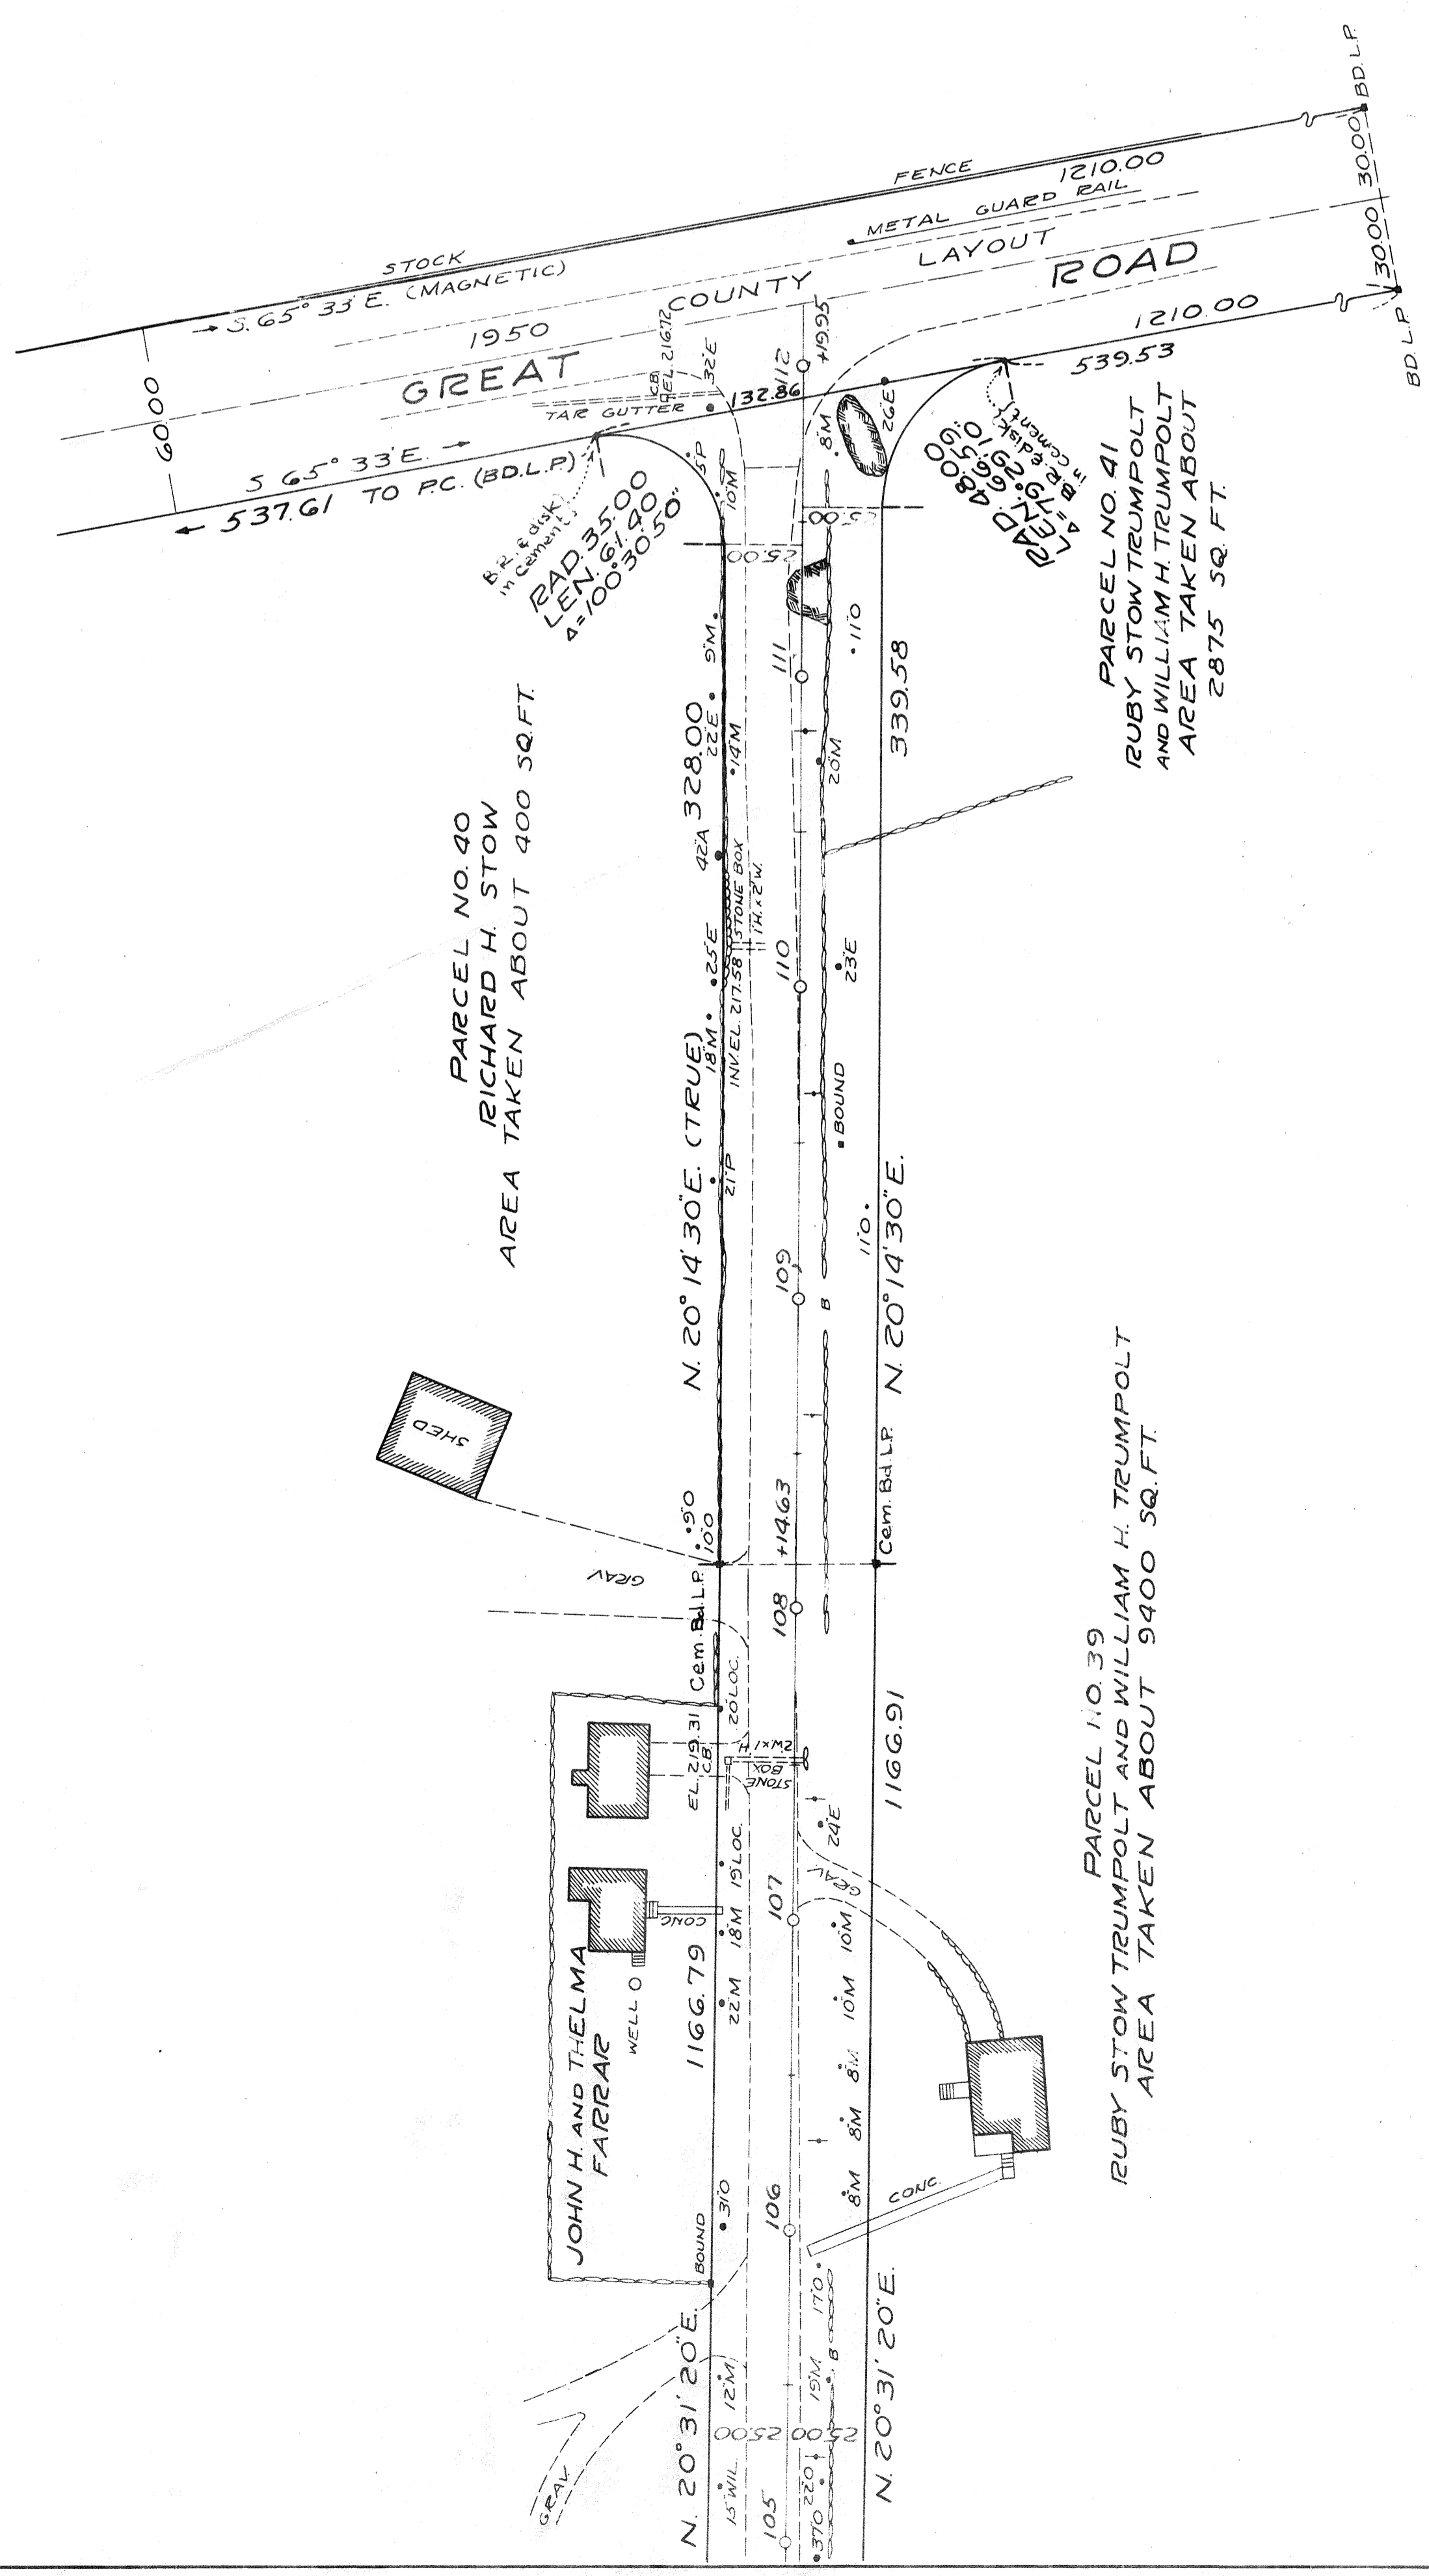

STOW

HUDSON STREET NO. 7
1955

SCALE = 1 INCH = 40 FEET

444-9