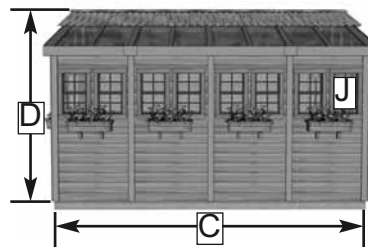

# 12'x16' SunShed Garden Building Item#SSGS1216 - Metal

**Revised:  
Sept 9, 2020**

Escape to the tranquility of your vedry own garden getaway.

## The SunShed Kit Includes:

- 12 Functional Windows with Screens
- 31" Wide Functional Dutch Door
- "L" Shaped Full Wall Cedar Workbench
- Polygal Polycarbonate Roof Windows - 6mm Thick
- Western Red Cedar Construction
- 8 Flower Boxes
- Bevel-Sided Cedar Wall Panels
- Metal Roof
- Panelized for Quick Assembly
- Harware Included (screws & nails)

## Specifications:

- A: Floor Footprint = 141 1/2" wide x 182" deep
- B: Overall Width Incl. Roof Overhang = 155"
- C: Overall Depth Incl. Roof Overhang = 190 1/2"
- D: Overall Height Incl. Floor & Roof = 124 1/2"
- E: Height of Side Wall = 84"
- F: Interior Width Frame to Frame = 136 1/2"
- G: Interior Depth Frame to Frame = 177"
- H: Interior Height from Floor = 107"
- I: Large Window Size (4) = 18 1/4"wide x 22 1/2"high
- J: Small Window Size (8) = 14"wide x 21"high
- K: Door Dimensions = 31 1/2"wide x 72"high