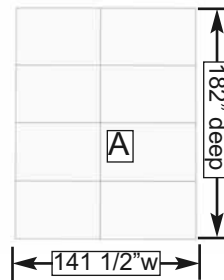

# 12'x16' SunShed Garden Building Item#SSGS1216 - Metal

**Revised:  
Sept 9, 2020**

Escape to the tranquility of your vedry own garden getaway.

## Specifications:

- A: Floor Footprint = 141 1/2" wide x 182" deep
- B: Overall Width Incl. Roof Overhang = 155"
- C: Overall Depth Incl. Roof Overhang = 190 1/2"
- D: Overall Height Incl. Floor & Roof = 124 1/2"
- E: Height of Side Wall = 84"
- F: Interior Width Frame to Frame = 136 1/2"
- G: Interior Depth Frame to Frame = 177"
- H: Interior Height from Floor = 107"
- I: Large Window Size (4) = 18 1/4"wide x 22 1/2"high
- J: Small Window Size (8) = 14"wide x 21"high
- K: Door Dimensions = 31 1/2"wide x 72"high

Shipping Pkg#1 Size: 88"l x 48"w x 60"h  
 Shipping Pkg#2 Size: 88"l x 52"w x 53"h  
 Shipping Weight Pkg#1 = 1155 lbs  
 Shipping Weight Pkg#2 = 1370 lbs  
 Total Shipping Weight = 2525 lbs