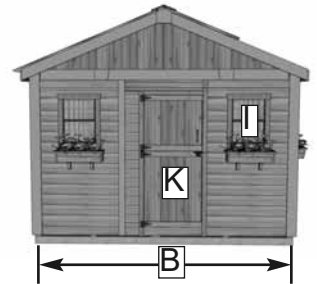

# 12'x16' SunShed Garden Building Item#SSGS1216 - Metal

**Revised:  
Sept 9, 2020**

Escape to the tranquility of your vedry own garden getaway.

## The SunShed Kit Includes:

- 12 Functional Windows with Screens
- 31" Wide Functional Dutch Door
- "L" Shaped Full Wall Cedar Workbench
- Polygal Polycarbonate Roof Windows - 6mm Thick
- Western Red Cedar Construction
- 8 Flower Boxes
- Bevel-Sided Cedar Wall Panels
- Metal Roof
- Panelized for Quick Assembly
- Harware Included (screws & nails)

## Specifications:

- A: Floor Footprint = 141 1/2" wide x 182" deep
- B: Overall Width Incl. Roof Overhang = 155"
- C: Overall Depth Incl. Roof Overhang = 190 1/2"
- D: Overall Height Incl. Floor & Roof = 124 1/2"
- E: Height of Side Wall = 84"
- F: Interior Width Frame to Frame = 136 1/2"
- G: Interior Depth Frame to Frame = 177"
- H: Interior Height from Floor = 107"
- I: Large Window Size (4) = 18 1/4"wide x 22 1/2"high
- J: Small Window Size (8) = 14"wide x 21"high
- K: Door Dimensions = 31 1/2"wide x 72"high