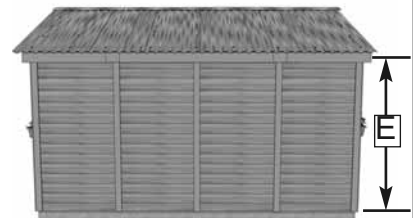

# 12'x16' SunShed Garden Building Item#SSGS1216 - Metal

**Revised:  
Sept 9, 2020**

Escape to the tranquility of your vedry own garden getaway.

## The SunShed Kit Includes:

- 12 Functional Windows with Screens
- 31" Wide Functional Dutch Door
- "L" Shaped Full Wall Cedar Workbench
- Polygal Polycarbonate Roof Windows - 6mm Thick
- Western Red Cedar Construction
- 8 Flower Boxes
- Bevel-Sided Cedar Wall Panels
- Metal Roof
- Panelized for Quick Assembly
- Harware Included (screws & nails)

## Specifications:

- A: Floor Footprint = 141 1/2" wide x 182" deep
- B: Overall Width Incl. Roof Overhang = 155"
- C: Overall Depth Incl. Roof Overhang = 190 1/2"
- D: Overall Height Incl. Floor & Roof = 124 1/2"
- E: Height of Side Wall = 84"
- F: Interior Width Frame to Frame = 136 1/2"
- G: Interior Depth Frame to Frame = 177"
- H: Interior Height from Floor = 107"
- I: Large Window Size (4) = 18 1/4"wide x 22 1/2"high
- J: Small Window Size (8) = 14"wide x 21"high
- K: Door Dimensions = 31 1/2"wide x 72"high