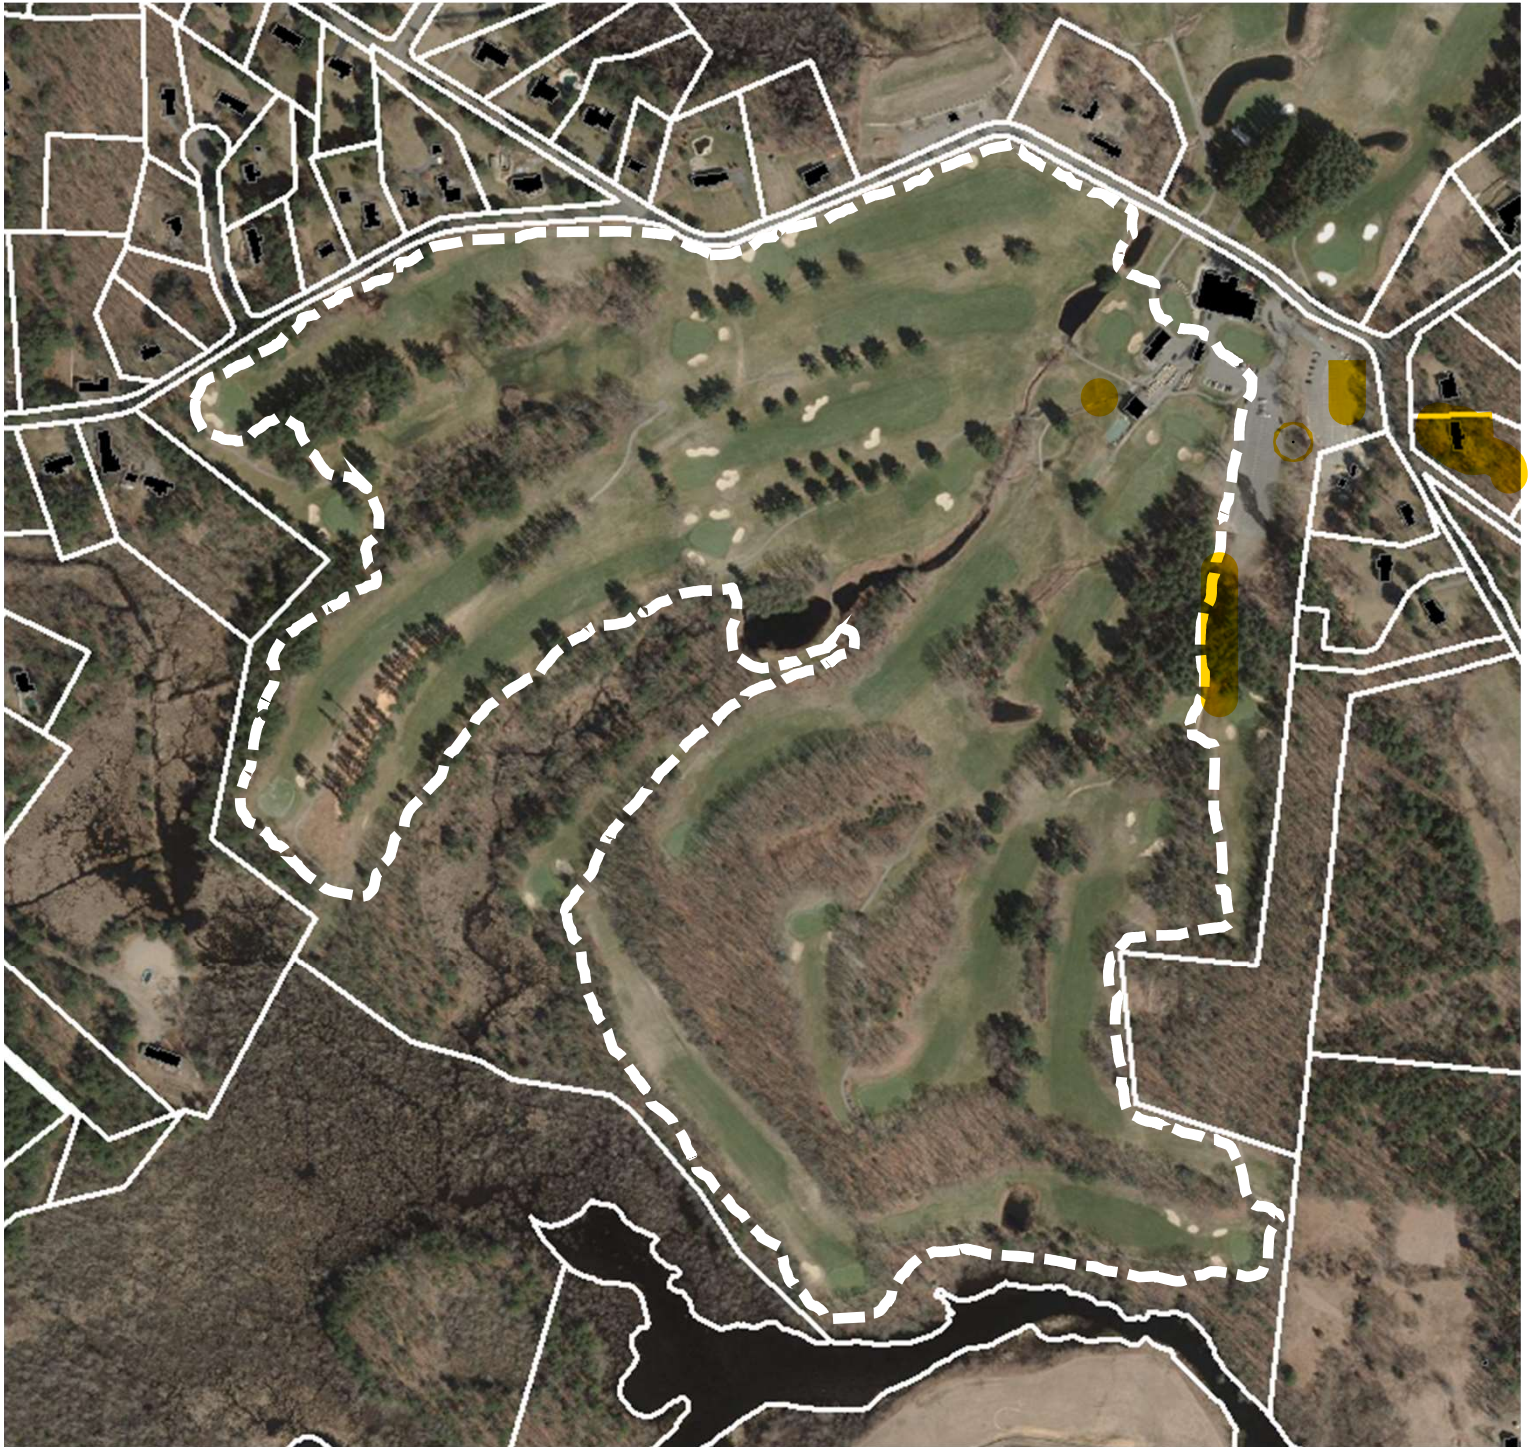

Stow Acres South Course Conservation Restriction
Exhibit D
Public Access Trail Corridor Map

Public Access Trail Corridor

11/15/21