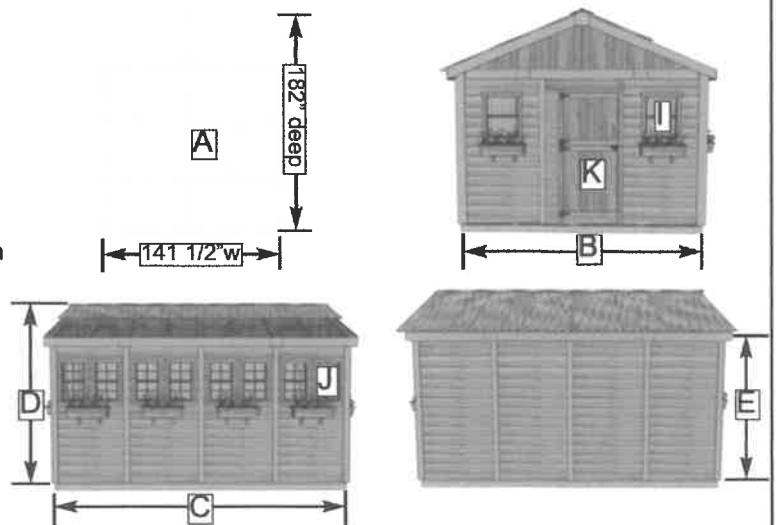

New Much
Smaller Design
12x16 She-Garden
Shed

Extending Driveway
over 1 car width

Outdoor Living Today

12'x16' SunShed Garden Building Item#SSGS1216 - Metal

Revised:
Sept 9, 2020

Escape to the tranquility of your vedry own garden getaway.

The SunShed Kit Includes:

- 12 Functional Windows with Screens
- 31" Wide Functional Dutch Door
- "L" Shaped Full Wall Cedar Workbench
- Polygal Polycarbonate Roof Windows - 6mm Thick
- Western Red Cedar Construction
- 8 Flower Boxes
- Bevel-Sided Cedar Wall Panels
- Metal Roof
- Panelized for Quick Assembly
- Harware Included (screws & nails)

Specifications:

- A: Floor Footprint = 141 1/2" wide x 182" deep
- B: Overall Width Incl. Roof Overhang = 155"
- C: Overall Depth Incl. Roof Overhang = 190 1/2"
- D: Overall Height Incl. Floor & Roof = 124 1/2"
- E: Height of Side Wall = 84"
- F: Interior Width Frame to Frame = 136 1/2"
- G: Interior Depth Frame to Frame = 177"
- H: Interior Height from Floor = 107"
- I: Large Window Size (4) = 18 1/4"wide x 22 1/2"high
- J: Small Window Size (8) = 14"wide x 21"high
- K: Door Dimensions = 31 1/2"wide x 72"high

Shipping Pkg#1 Size: 88"l x 48"w x 60"h
 Shipping Pkg#2 Size: 88"l x 52"w x 53"h
 Shipping Weight Pkg#1 = 1155 lbs
 Shipping Weight Pkg#2 = 1370 lbs
 Total Shipping Weight = 2525 lbs

Extend Driveway 1 View #1
Car width