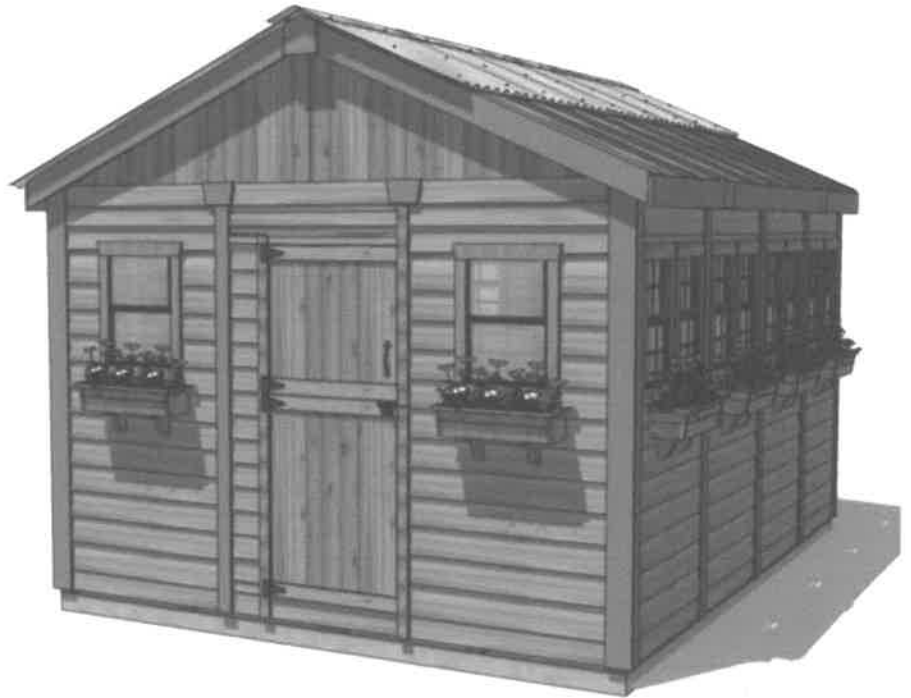

New Much
Smaller Design
12x16 She-Garden
Shed

Extending Driveway
over 1 car width

Outdoor Living Today

12'x16' SunShed Garden Building Item#SSGS1216 - Metal

Revised:
Sept 9, 2020

Escape to the tranquility of your vedry own garden getaway.

The SunShed Kit Includes:

- 12 Functional Windows with Screens
- 31" Wide Functional Dutch Door
- "L" Shaped Full Wall Cedar Workbench
- Polygal Polycarbonate Roof Windows - 6mm Thick
- Western Red Cedar Construction
- 8 Flower Boxes
- Bevel-Sided Cedar Wall Panels
- Metal Roof
- Panelized for Quick Assembly
- Harware Included (screws & nails)

Specifications:

- A: Floor Footprint = 141 1/2" wide x 182" deep
- B: Overall Width Incl. Roof Overhang = 155"
- C: Overall Depth Incl. Roof Overhang = 190 1/2"
- D: Overall Height Incl. Floor & Roof = 124 1/2"
- E: Height of Side Wall = 84"
- F: Interior Width Frame to Frame = 136 1/2"
- G: Interior Depth Frame to Frame = 177"
- H: Interior Height from Floor = 107"
- I: Large Window Size (4) = 18 1/4"wide x 22 1/2"high
- J: Small Window Size (8) = 14"wide x 21"high
- K: Door Dimensions = 31 1/2"wide x 72"high

12 x cedar she shed

46