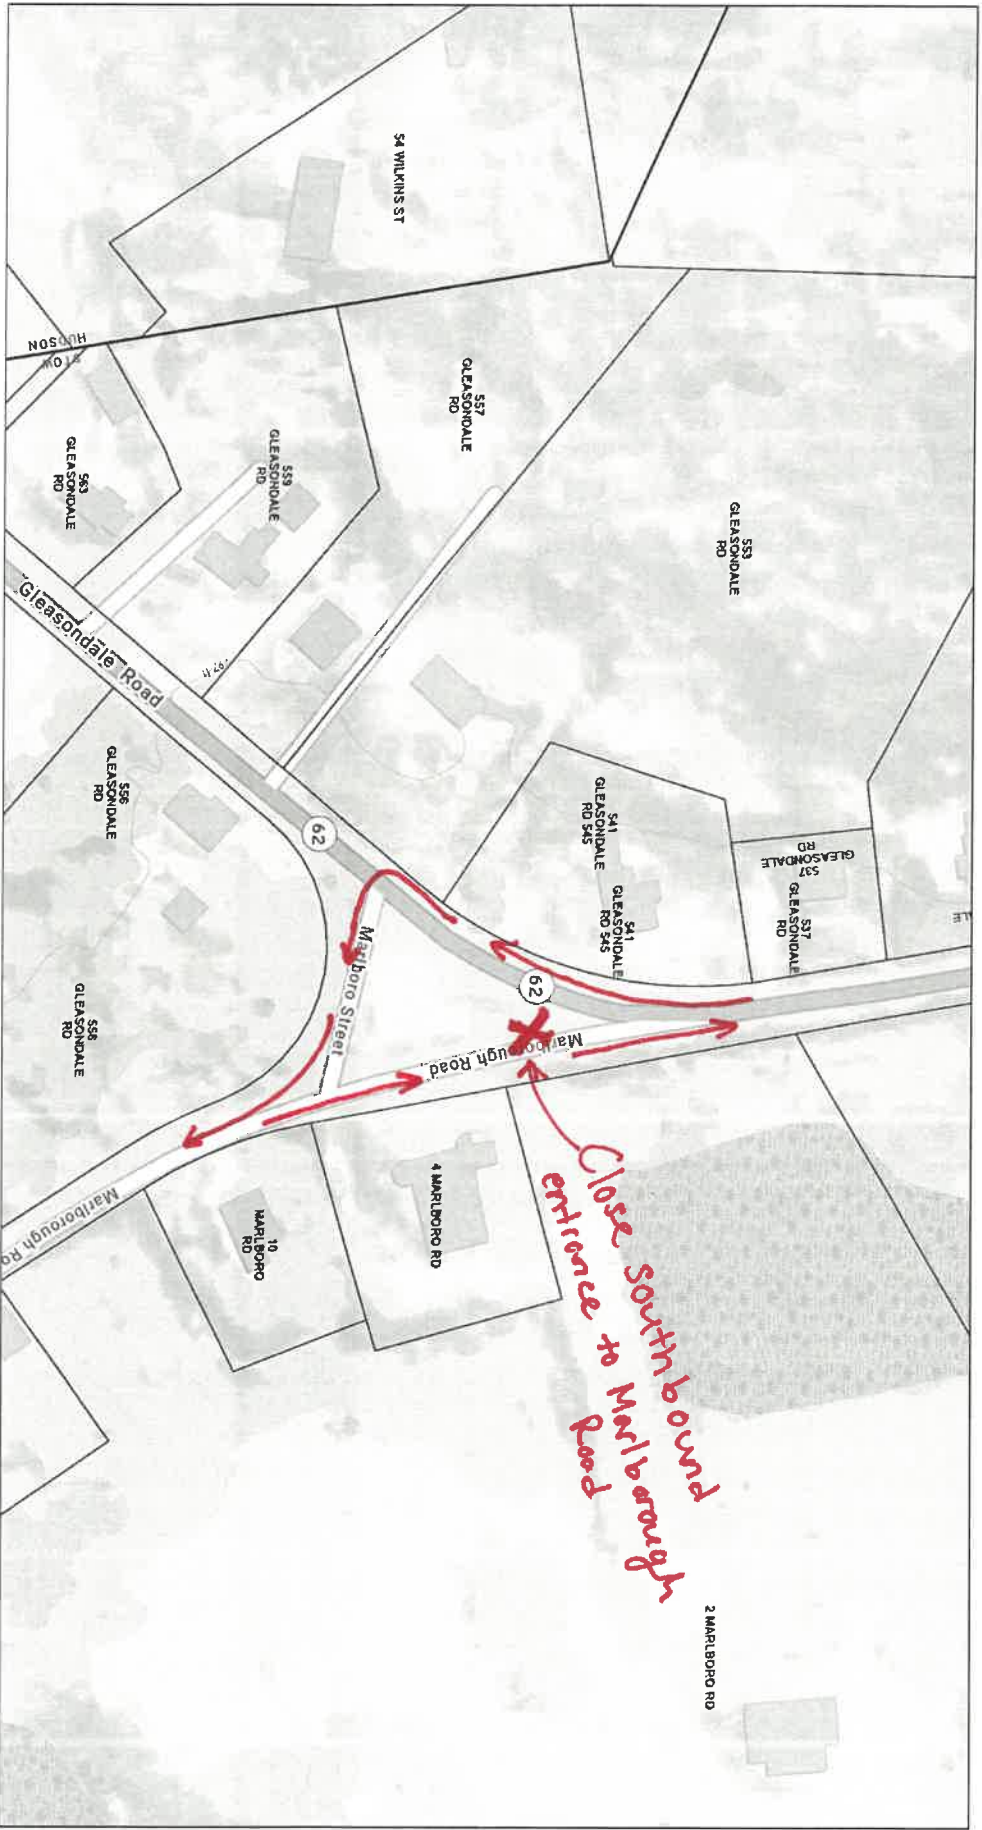

Marlborough Rd / Route 62

November 16, 2022

Pilot stage - Option 1
Close only the southbound lane of eastern fork of Marlborough Road

Marlborough Rd / Route 62

November 16, 2022

Pilot stage - Option 2

Close both lanes of eastern fork of Marlborough Road, install stop sign control for redirected northbound traffic

MassGIS

Marlborough Rd / Route 62

November 16, 2022

Permanent Solution - Option 2
Fully remove eastern fork of Marlborough Road and remove pavement. Create direct driveway connection to Route 62 for 2 and 4 Marlborough Road