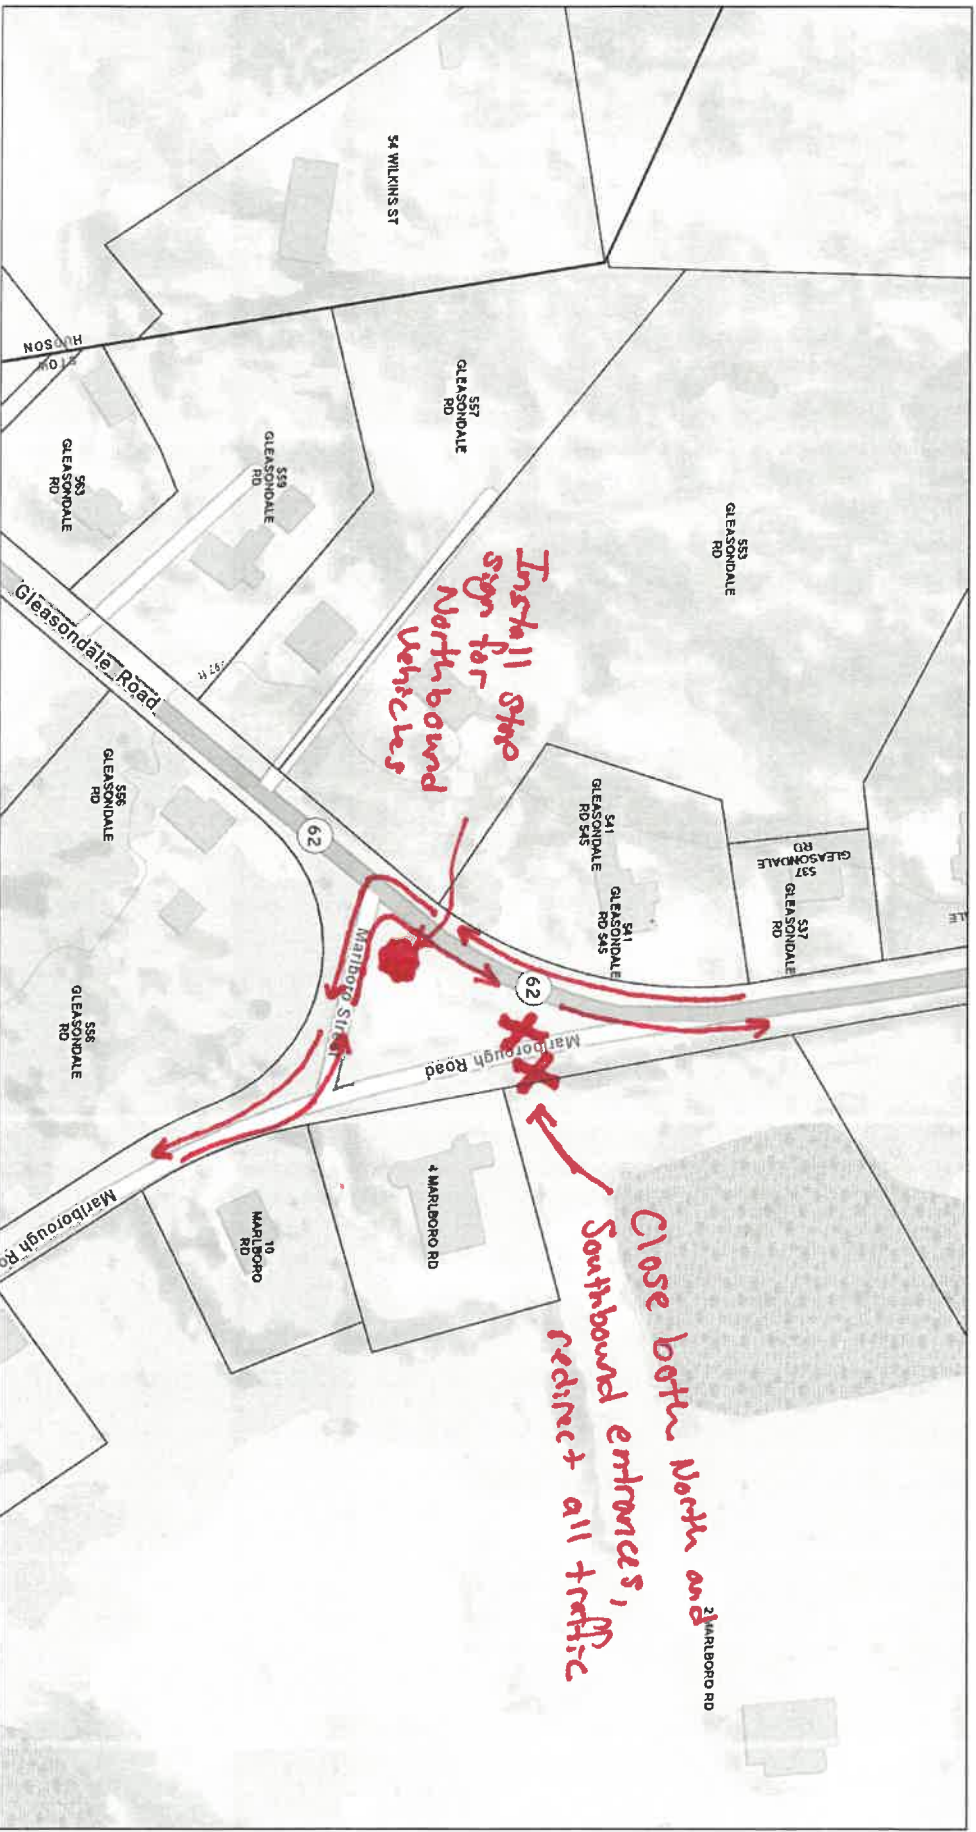

Marlborough Rd / Route 62

November 16, 2022

Pilot stage - Option 1
Close only the southbound lane of eastern fork of Marlborough Road

Marlborough Rd / Route 62

November 16, 2022

Pilot stage - Option 2

Close both lanes of eastern fork of Marlborough Road, install stop sign control for redirected northbound traffic

MassGIS

Marlborough Rd / Route 62

November 16, 2022

Permanent Solution - Option 2
Fully remove eastern fork of Marlborough Road and remove pavement. Create direct driveway connection to Route 62 for 2 and 4 Marlborough Road