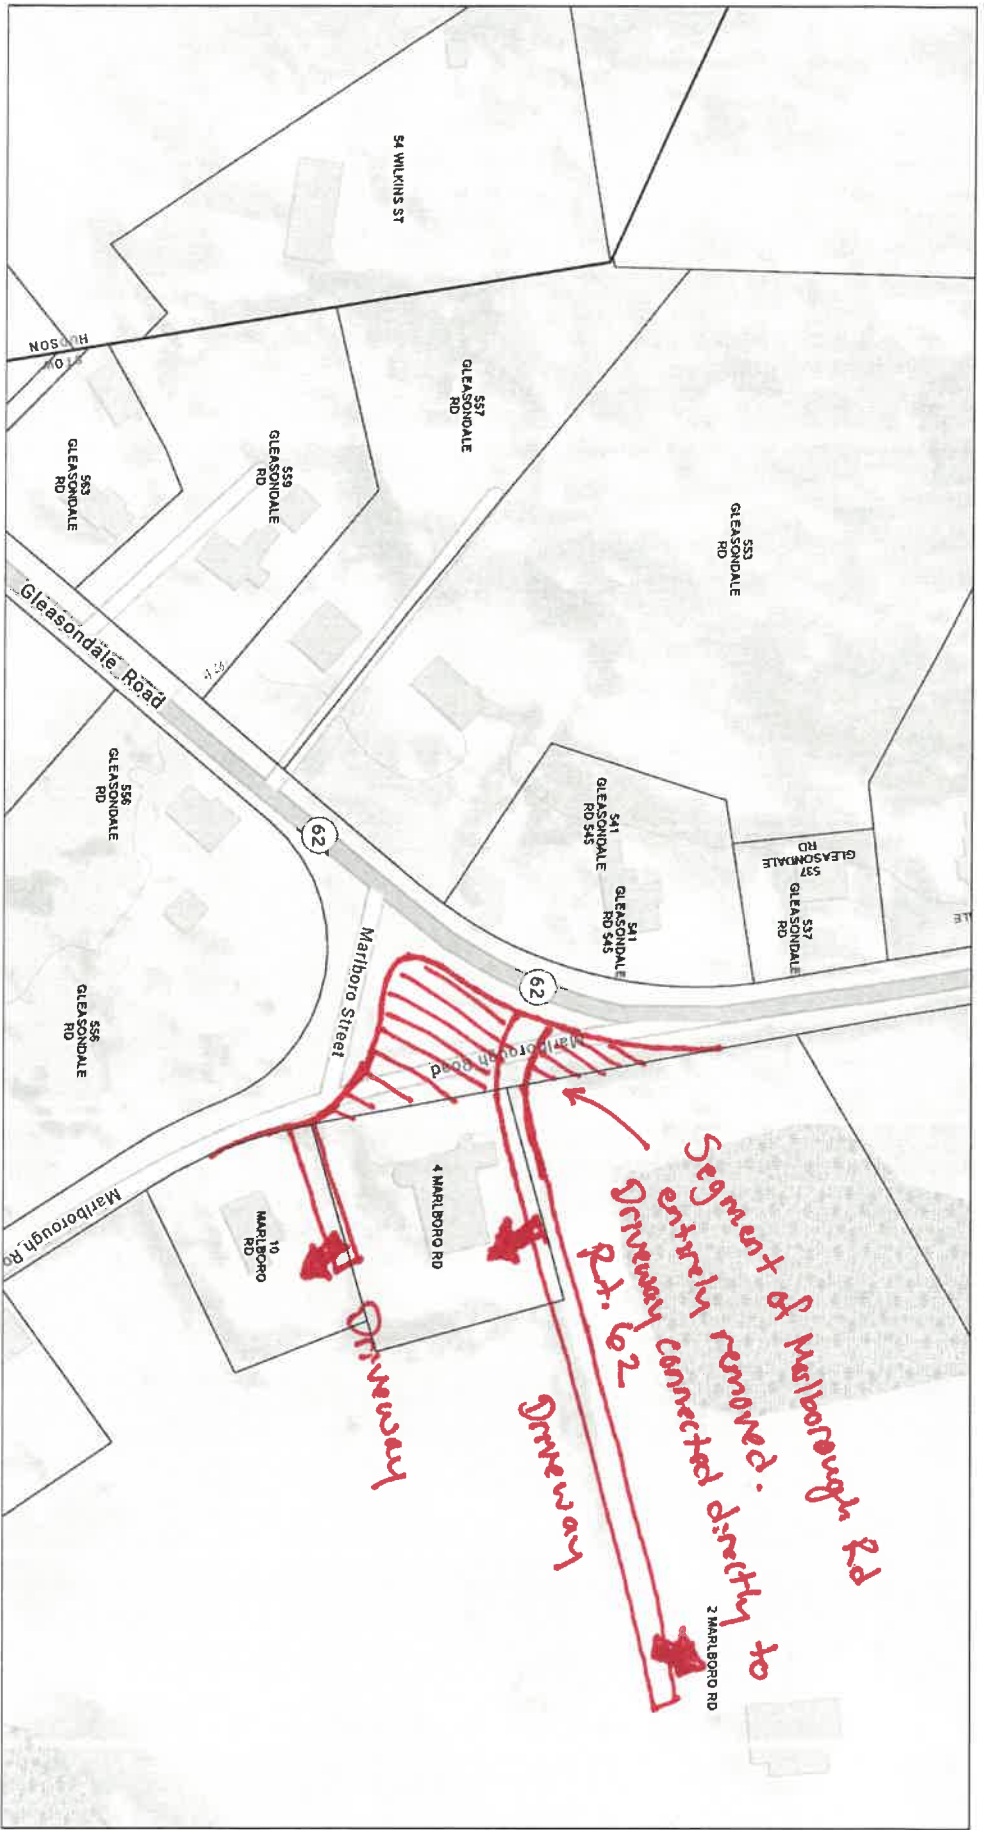

Marlborough Rd / Route 62

November 16, 2022

Pilot stage - Option 1
Close only the southbound lane of eastern fork of Marlborough Road

Marlborough Rd / Route 62

November 16, 2022

Pilot stage - Option 2

Close both lanes of eastern fork of Marlborough Road, install stop sign control for redirected northbound traffic

MassGIS

Marlborough Rd / Route 62

November 16, 2022

Permanent Solution - Option 2
Fully remove eastern fork of Marlborough Road and remove pavement. Create direct driveway connection to Route 62 for 2 and 4 Marlborough Road